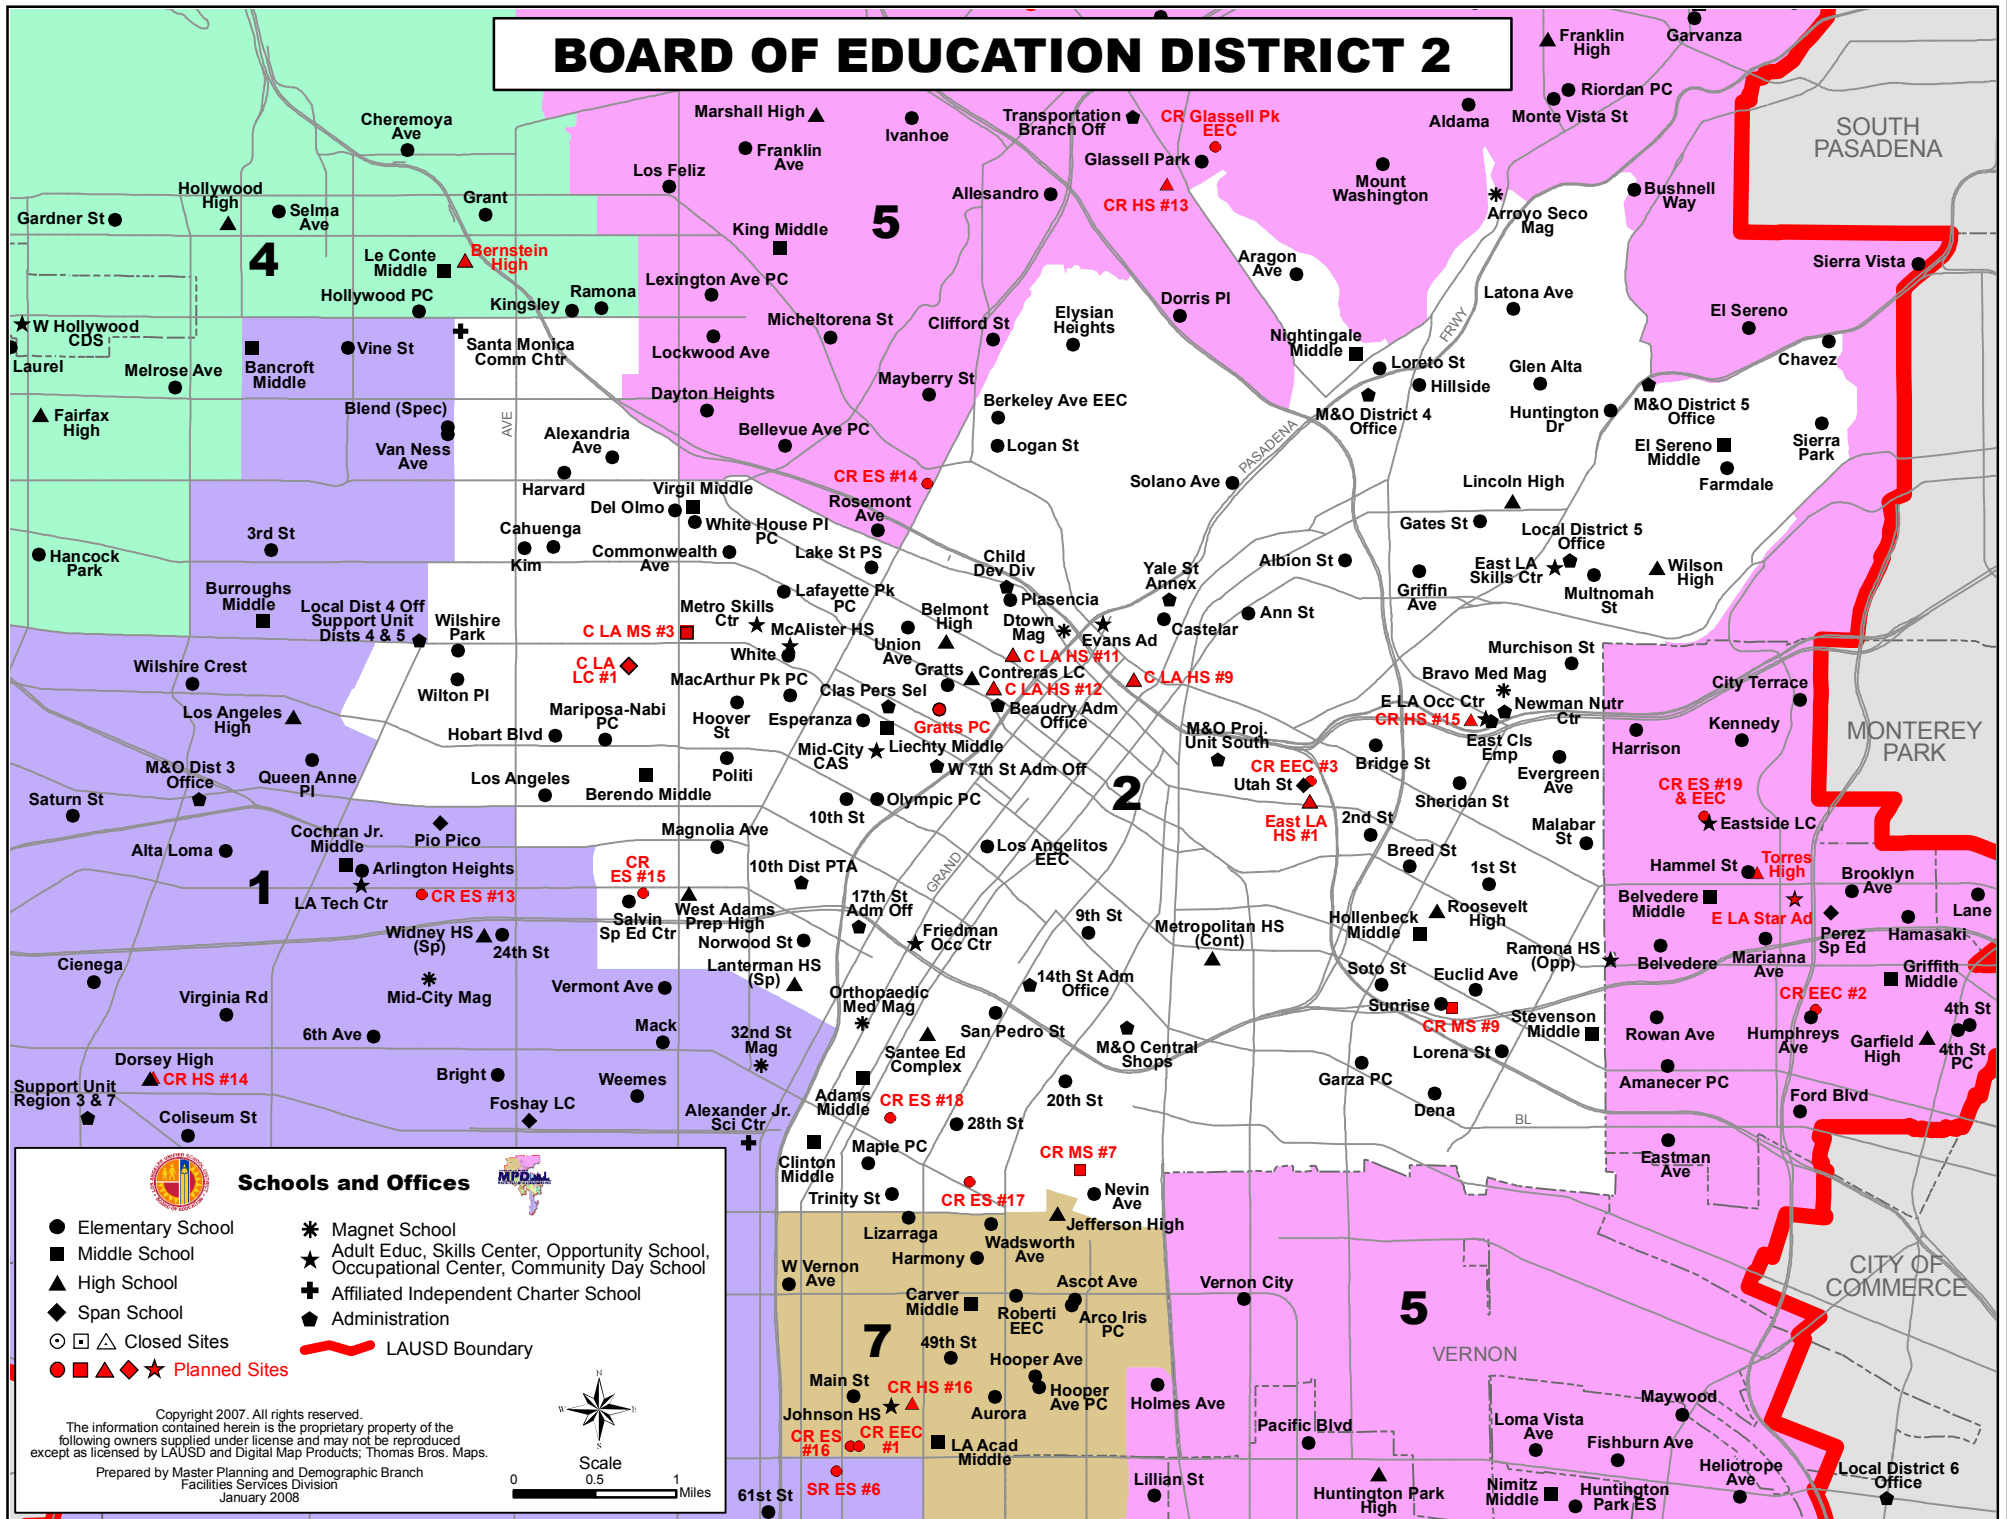

BOARD OF EDUCATION DISTRICT 2

Schools and Offices

- Elementary School
- Middle School
- ▲ High School
- ◆ Span School
- □ △ Closed Sites
- ▲ ◆ ★ Planned Sites
- * Magnet School
- ★ Adult Educ, Skills Center, Opportunity School, Occupational Center, Community Day School
- + Affiliated Independent Charter School
- ⊕ Administration
- LAUSD Boundary

Scale 0 0.5 1 Miles